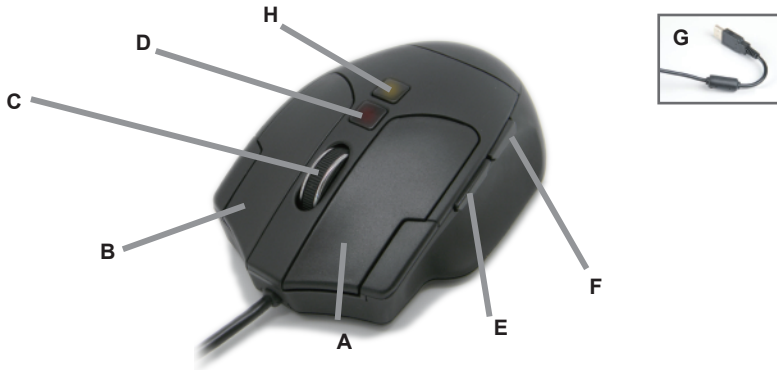

## 5000 dpi Laser Gaming Mouse w/ Adjustable Weights

1

2

2

Fire key 2/3/4 Fire

Dpi key 1600/3200/5000 Dpi

### Product information

**A** : Left button

**B** : Right button

**C** : Middle button

**D** : "2/3/4 Fire" button

- 2 Fire Green light
- 3 Fire Orange light
- 4 Fire Red light

**E** : 4<sup>th</sup> button Forward

**F** : 5<sup>th</sup> button Backward

**G** : USB connector

**H** : DPI button(1600/3200/5000)

- 1600 dpi Blue light
- 3200 dpi Purple light
- 5600 dpi Red light

### Use of extra mouse functions

- DPI button; cycles through 3 DPI settings 1600/3200/5000Dpi